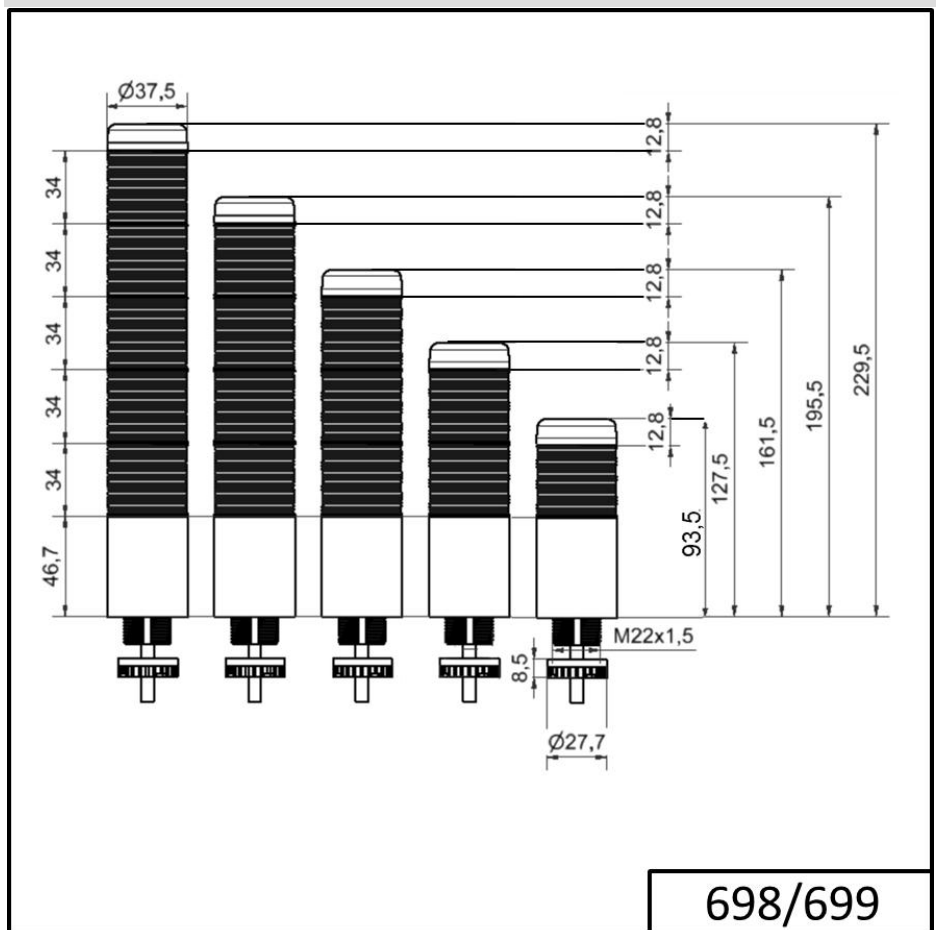

Completely pre-assembled Signal Towers / KOMPAKT 37
K37 plug EM Pulse tone 24VAC/DC BU/GN/YE

Optical signal image	Permanent
Service life optical	50,000 h maximum

ACUSTICAL DATA	
Volume/dB(max) at 1m distance	85,0 dB (A)
Acoustic signal image	Pulse tone
Audio frequency	2900 Hz
Acoustic service life	5,000 h minimum

DRAWING

For additional installation and mounting information, refer to the appropriate user guide at www.werma.com. This printed copy is for information only and is subject to alteration.